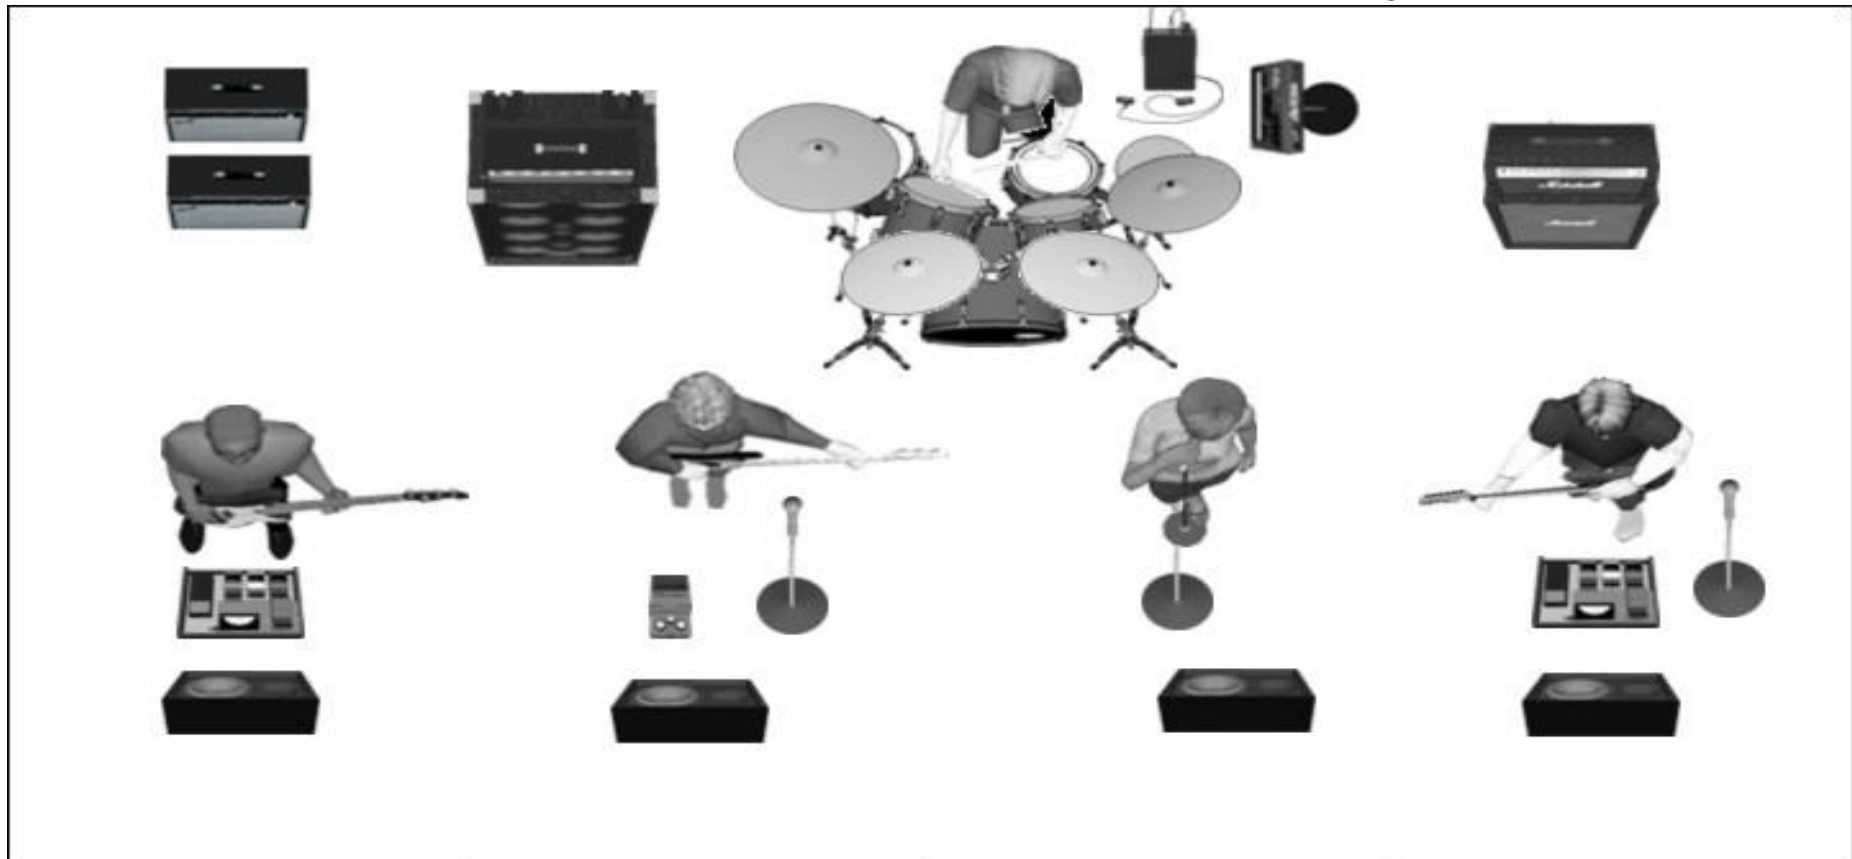

DISTANT PAST

STAGE PLAN – from front of the stage

Lorenz: (Guitar left)	Adriano (Bass/Vox)	Remo (Drums)	Jvo (Main Vox)	Ben (Guitar right/Vox)
Full Stack (Mic)	GK 4x10 Box	1 BD / 1 Hi Hat / 1 Snare	1 Mic (Lead Vocs)	Full Stack (Mic)
Cabinet Simulator (XLR)	GK Fusion 550 Amp (DI-XLR)	3 Toms	1 Power for ipad	1 Mic (Guitar)
	Pedal Compressor	4 Crash / 1 Ride	Intro CD / MP3	1 Mic (BKG Vocs)
	1 Mik (BKG Vocs)		Banner	
Monitor 5	Monitor 3	In Ear Click / Monitor 2	Monitor 1	Monitor 4